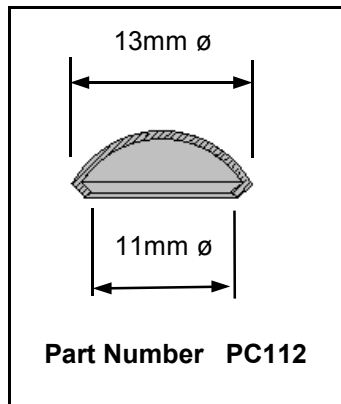

RIVET CAPS

Made from UV stabilized low density polyethelene
Available natural and all colours in chart sheet