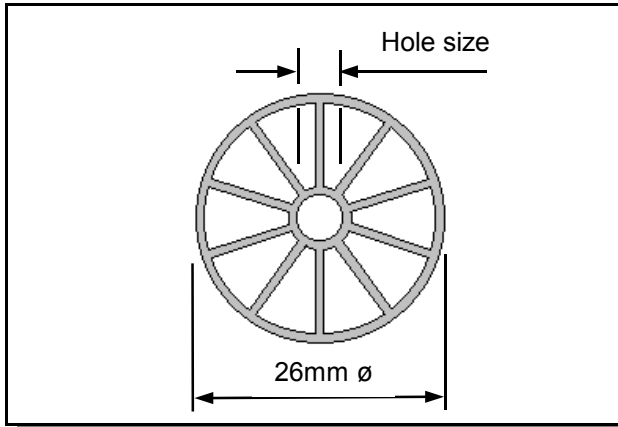

CLADDING FASTENER CAPS

Made from UV stabilized low density polyethelene. Available natural and all colours in chart below

Washer Size	Part Number
16mm *	PC8/16
19mm *	PC8/19
29mm	PC8/29
32mm	PC8/32

*PC8/16 and PC8/19 caps are also available with external bi-hex

RIVET CAPS

Made from UV stabilized low density polyethelene
Available natural and all colours in chart sheet

INSULATION CLIP

Made from black Polypropylene

CAVITY SPACERS

Made from natural co-polymer polypropylene

Length	Hole Size	Part Number
18mm	6mm	PS18
22mm	6mm	PS22
25mm	6mm	PS25
26mm	10mm	PS26/10
30mm	6mm	PS30
35mm	6mm	PS35
42mm	6mm	PS42
50mm	6mm	PS50

ROLLER DOOR END LOCKS

Made from natural nylon

Part Number	Item
EL2	2" End Lock
EL3	3" End Lock *

* Sold as pairs, left and right hand

END CAPS

Made from black low density polyethylene

Part No	Type	A	B
PEC19R	Round	19mm	15mm
PEC19S	Square	19mm	15mm
PEC25R	Round	25mm	21mm
PEC25S	Square	25mm	21mm

THE SPARK EROSION CENTRE