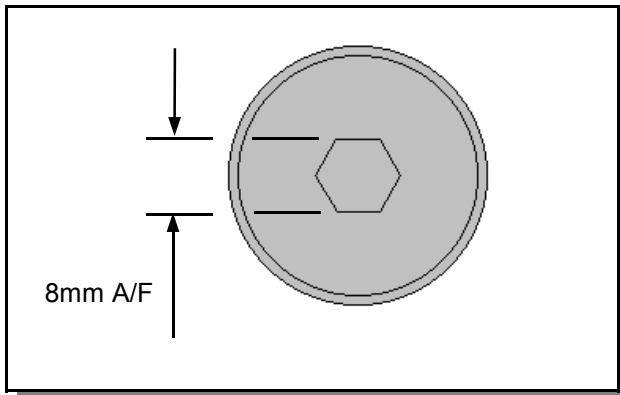

CLADDING FASTENER CAPS

Made from UV stabilized low density polyethelene. Available natural and all colours in chart below

Washer Size	Part Number
16mm *	PC8/16
19mm *	PC8/19
29mm	PC8/29
32mm	PC8/32

*PC8/16 and PC8/19 caps are also available with external bi-hex

RIVET CAPS

Made from UV stabilized low density polyethelene
Available natural and all colours in chart sheet

INSULATION CLIP

Made from black Polypropylene

CAVITY SPACERS

Made from natural co-polymer polypropylene

Length	Hole Size	Part Number
18mm	6mm	PS18
22mm	6mm	PS22
25mm	6mm	PS25
26mm	10mm	PS26/10
30mm	6mm	PS30
35mm	6mm	PS35
42mm	6mm	PS42
50mm	6mm	PS50

ROLLER DOOR END LOCKS

Made from natural nylon

Part Number	Item
EL2	2" End Lock
EL3	3" End Lock *