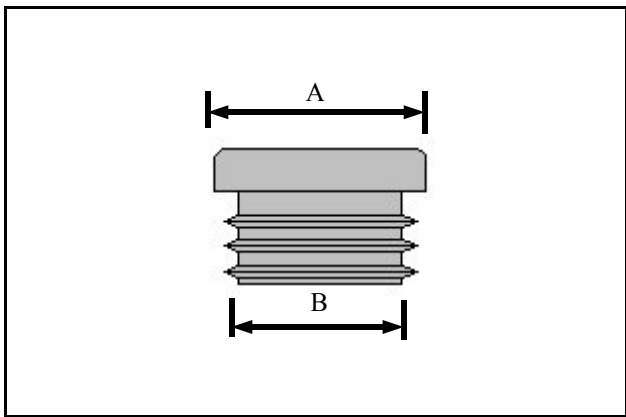

Length	Hole Size	Part Number
18mm	6mm	PS18
22mm	6mm	PS22
25mm	6mm	PS25
26mm	10mm	PS26/10
30mm	6mm	PS30
35mm	6mm	PS35
42mm	6mm	PS42
50mm	6mm	PS50

ROLLER DOOR END LOCKS

Made from natural nylon

Part Number	Item
EL2	2" End Lock
EL3	3" End Lock *

* Sold as pairs, left and right hand

END CAPS

Made from black low density polyethylene

Part No	Type	A	B
PEC19R	Round	19mm	15mm
PEC19S	Square	19mm	15mm
PEC25R	Round	25mm	21mm
PEC25S	Square	25mm	21mm

THE SPARK EROSION CENTRE