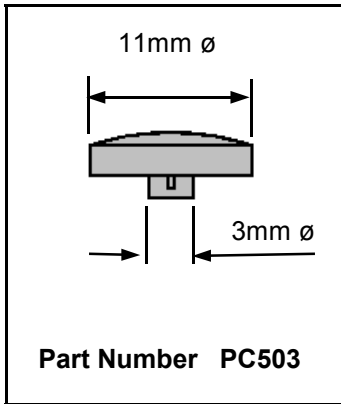

RIVET CAPS

Made from UV stabilized low density polyethelene
Available natural and all colours in chart sheet